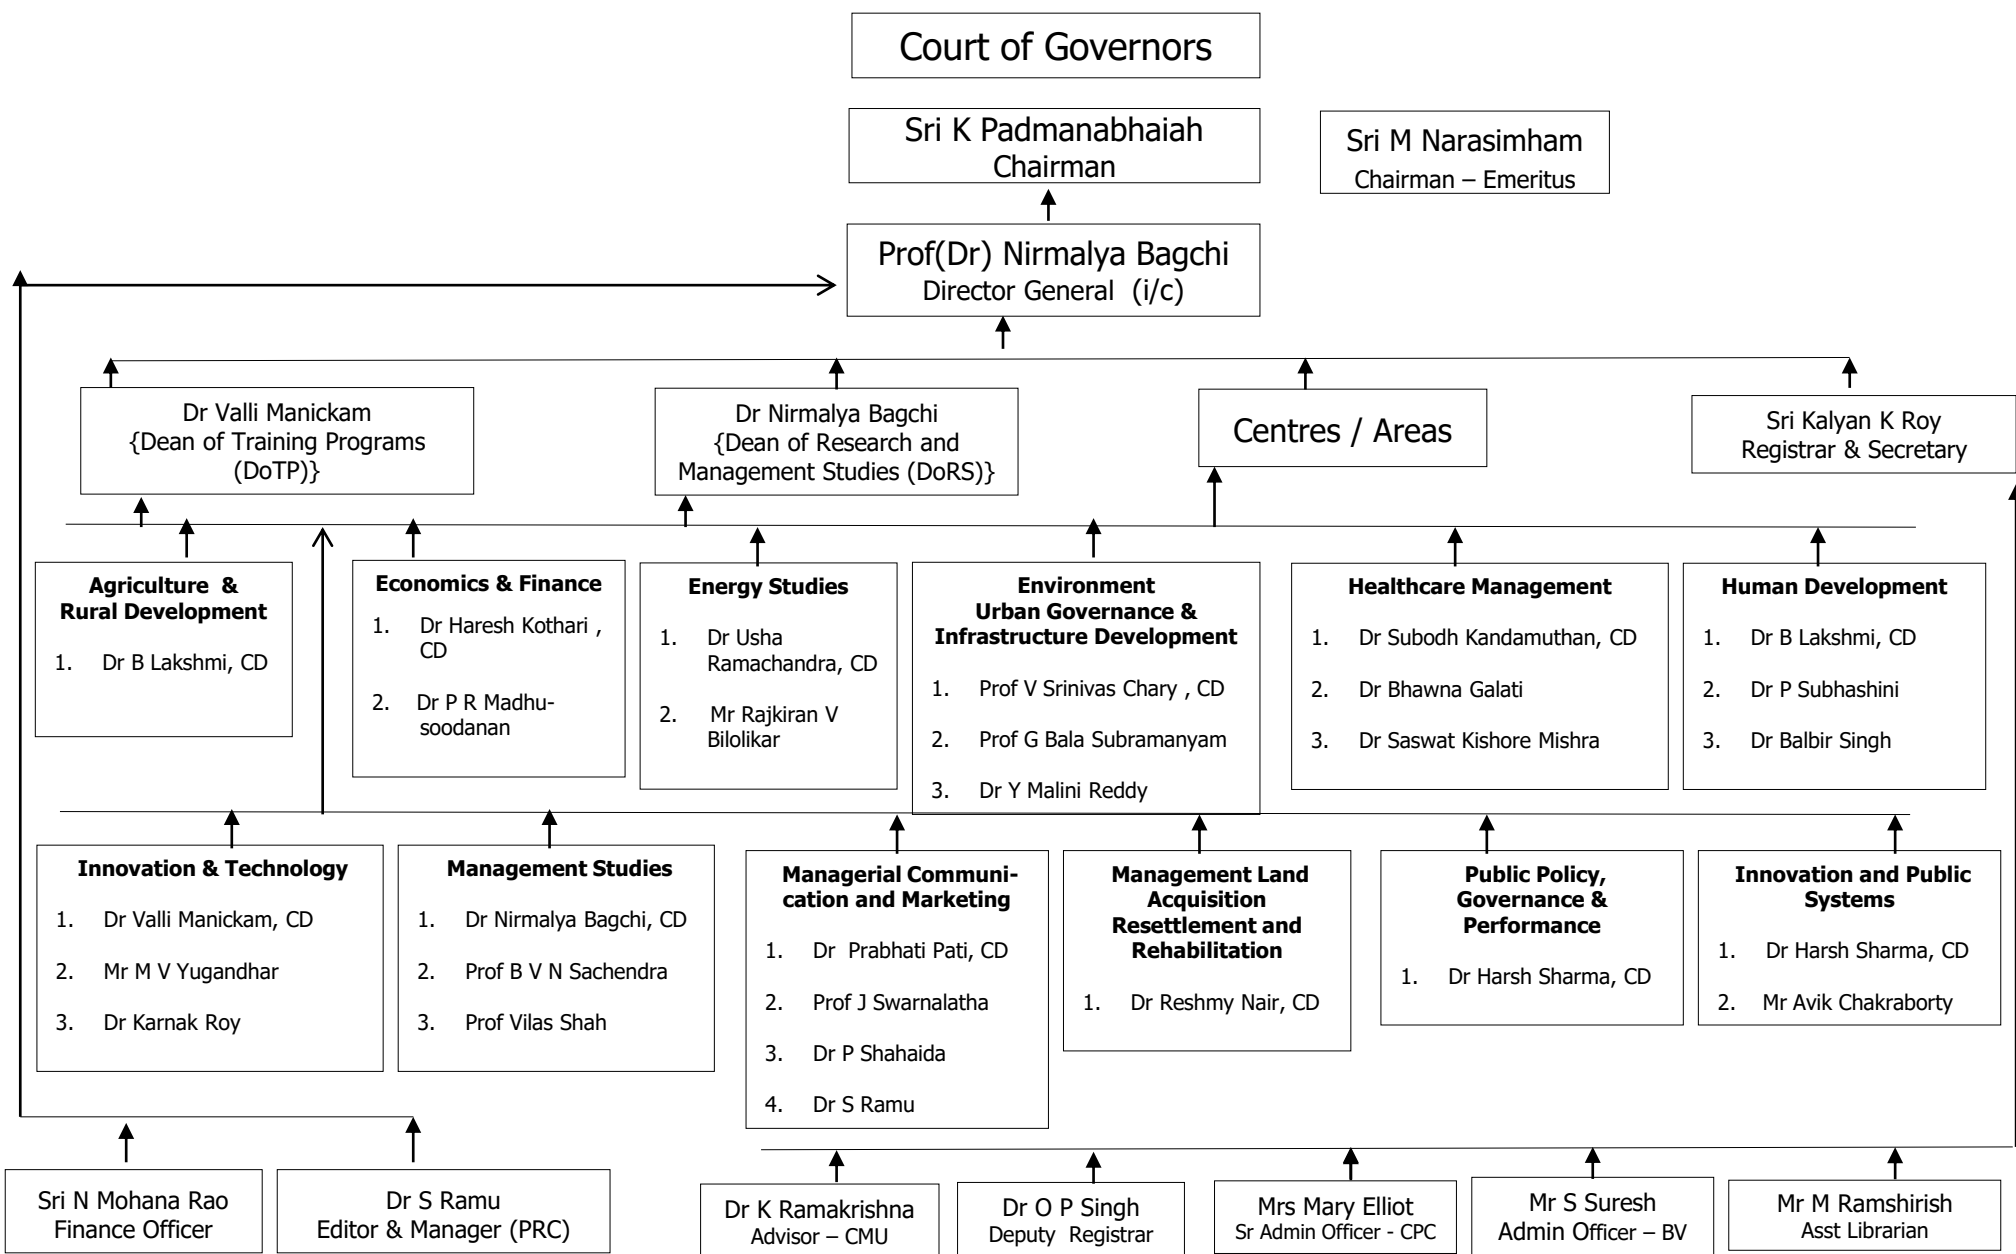

ADMINISTRATIVE STAFF COLLEGE OF INDIA : ORGANISATION CHART

* CD – Centre Director